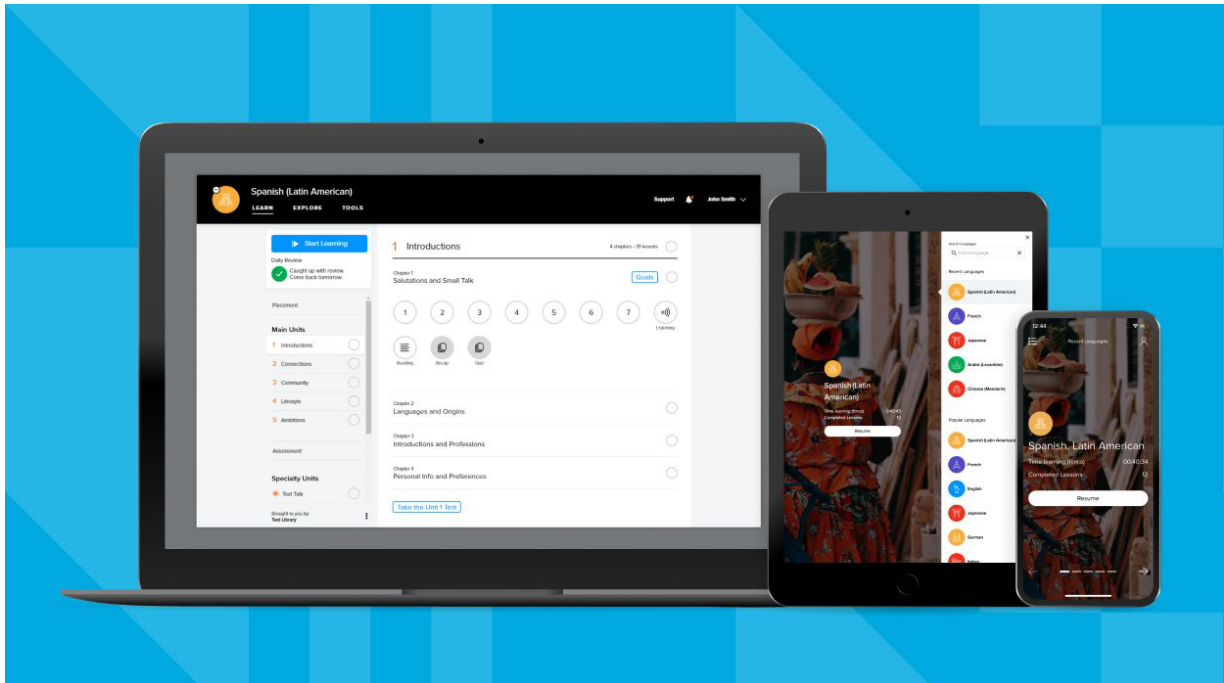

Welcome to Mango!

Mango is the **only personalized, adaptive language-learning experience that provides the tools and guidance you need to expand your language skills** wherever and however you learn best. Let's get started:

STEP 1:
Create a Profile

Sign in to your account:
<https://connect.mangolanguages.com/perthamboynj/start>

STEP 2:
Select your language course.
Choose from over 70 world
languages, including English.

Questions? Need help signing in? Chat with or contact
Mango Languages directly at support@mangolanguages.com